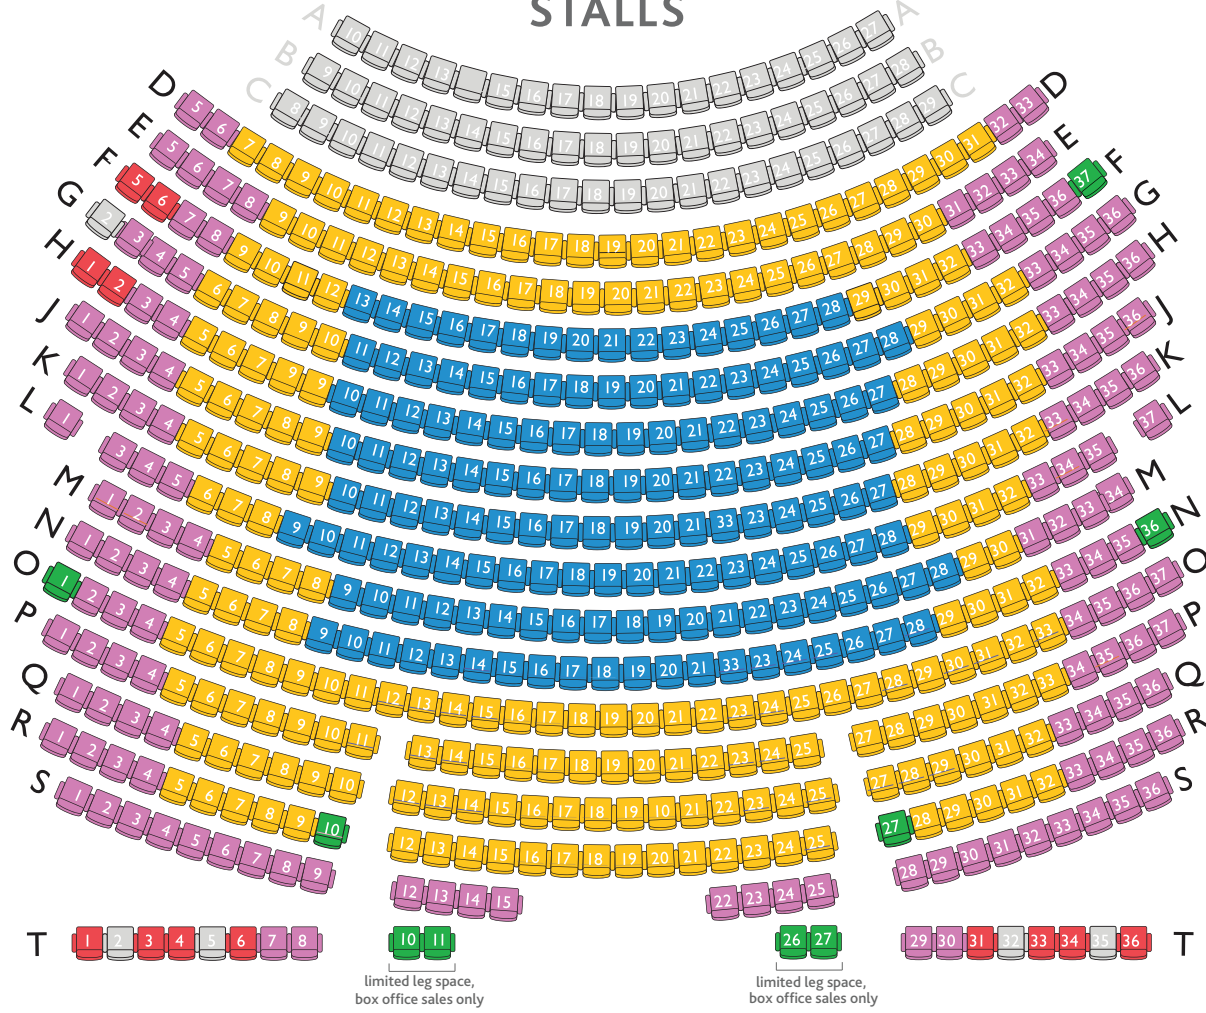

## SEATING PLAN

HIS  
MAJESTY'S  
THEATRE

STAGE

- Premium
- A Reserve
- B Reserve
- C Reserve - Restricted view
- Accessible seating
- Seats not available

STALLS

DRESS CIRCLE

UPPER CIRCLE