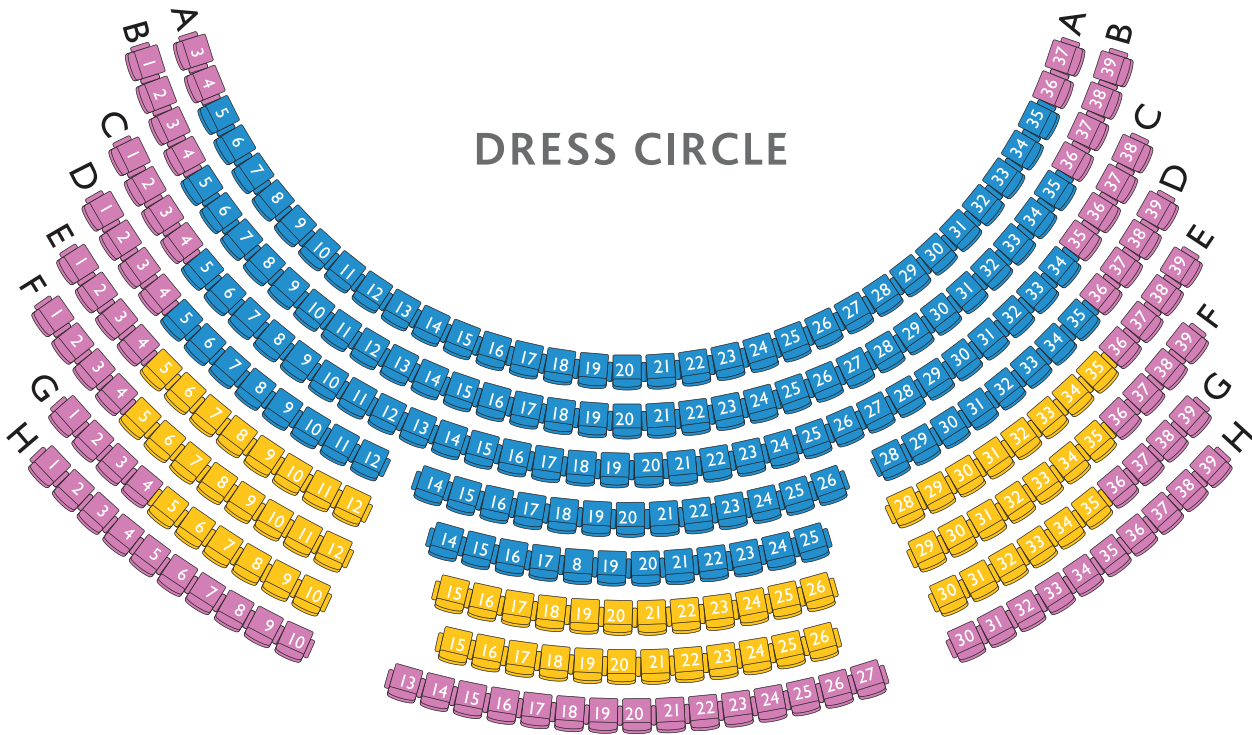

# WEST AUSTRALIAN OPERA 2025 SEASON

## SEATING PLAN

HIS  
MAJESTY'S  
THEATRE

STAGE

- Premium
- A Reserve
- B Reserve
- C Reserve - Restricted view
- Accessible seating
- Seats not available

STALLS

DRESS CIRCLE

UPPER CIRCLE