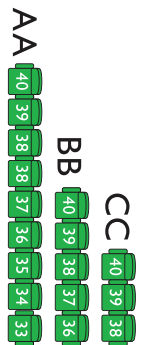

## SEATING PLAN

HIS  
MAJESTY'S  
THEATRE

STAGE

- Premium
- A Reserve
- B Reserve
- C Reserve - Restricted view
- Accessible seating
- Seats not available

STALLS

DRESS CIRCLE

UPPER CIRCLE