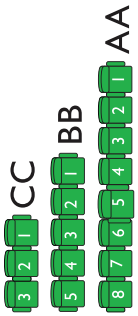

## SEATING PLAN

HIS  
MAJESTY'S  
THEATRE

STAGE

- Premium
- A Reserve
- B Reserve
- C Reserve - Restricted view
- Accessible seating
- Seats not available

STALLS

DRESS CIRCLE

UPPER CIRCLE